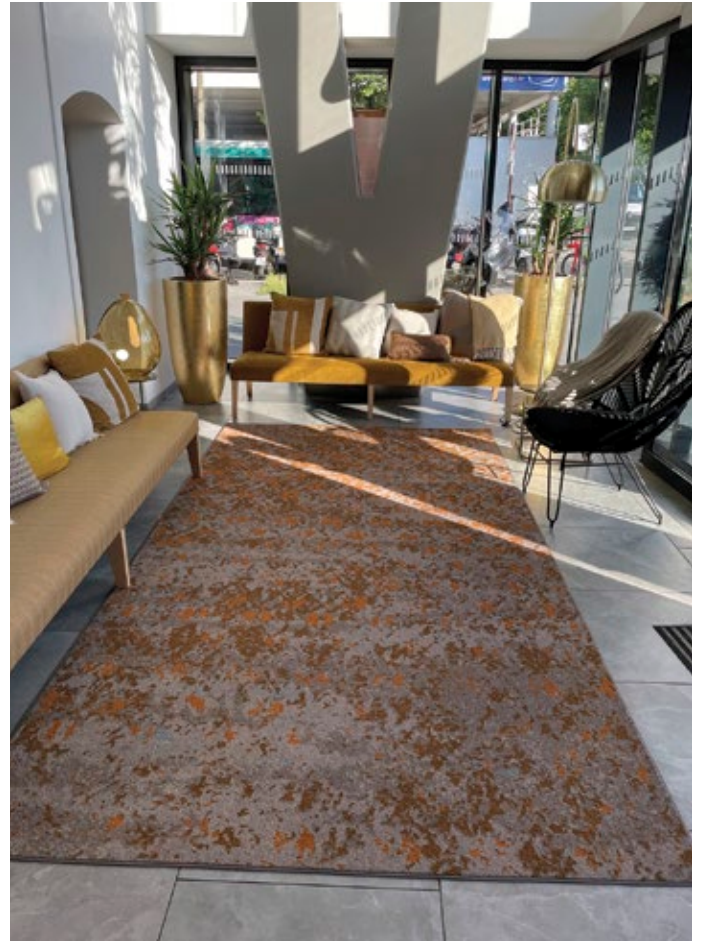

*We only have one chance to make a first impression!
Choose your carpet carefully.*