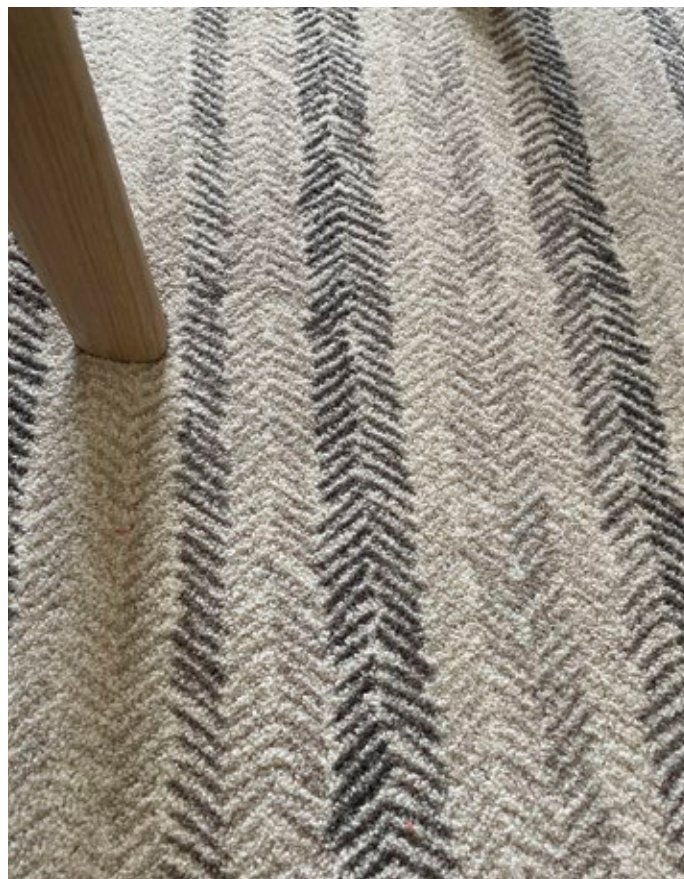

Let's create printed patterns for high-traffic spaces. We customize our solutions based on your moodboard.