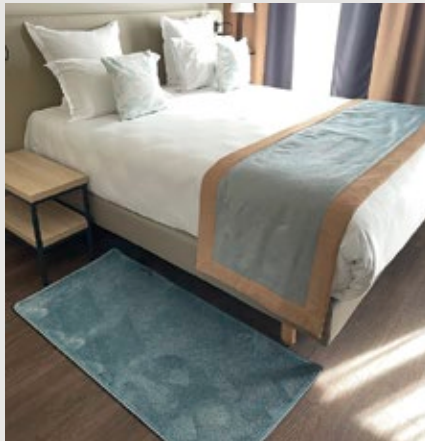

Faux Silk or Woolly Collection

An easy-to-maintain, solid-colored carpet or rug with industrial production.

Faux Silk Carpet or Rug

These collections in Polyamide are an alternative to delicate viscose. Soft and glossy qualities. Various colors and densities, delivery in 6 weeks.

Woolly Carpet or Rug

Collections in New Zealand wool with different structures. Very natural qualities. Various colors and densities, delivery in 6 weeks.