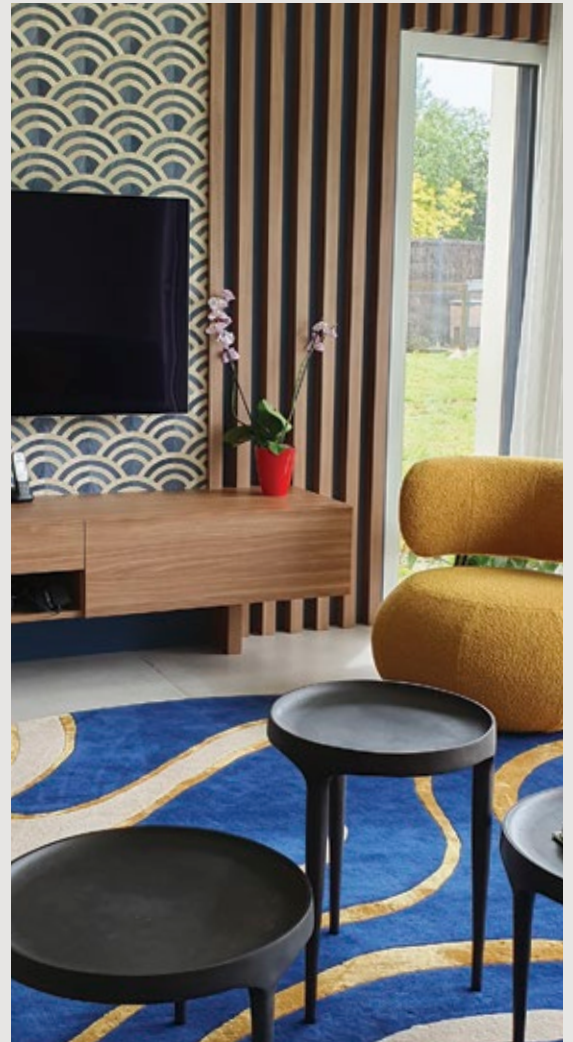

Handmade carpet

A decorative carpet for your lobby, rooms, lounge bar, meeting room.

Stocked Collection

Choose a carpet from our stocked collection. Large sizes or small sizes, delivery in 2 weeks.

Custom-made carpets

Reimagine our collection with your colors, sizes, and shapes, or we can create a custom design. Delivery time of 16 weeks.