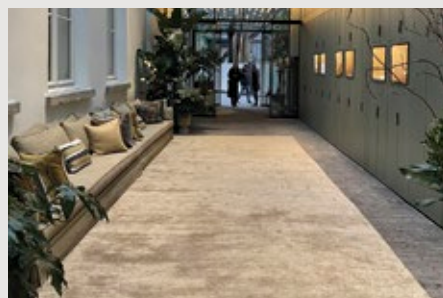

Handmade carpet

A decorative carpet for your lobby, rooms, lounge bar, meeting room.

Stocked Collection

Choose a carpet from our stocked collection. Large sizes or small sizes, delivery in 2 weeks.

Custom-made carpets

Reimagine our collection with your colors, sizes, and shapes, or we can create a custom design. Delivery time of 16 weeks.