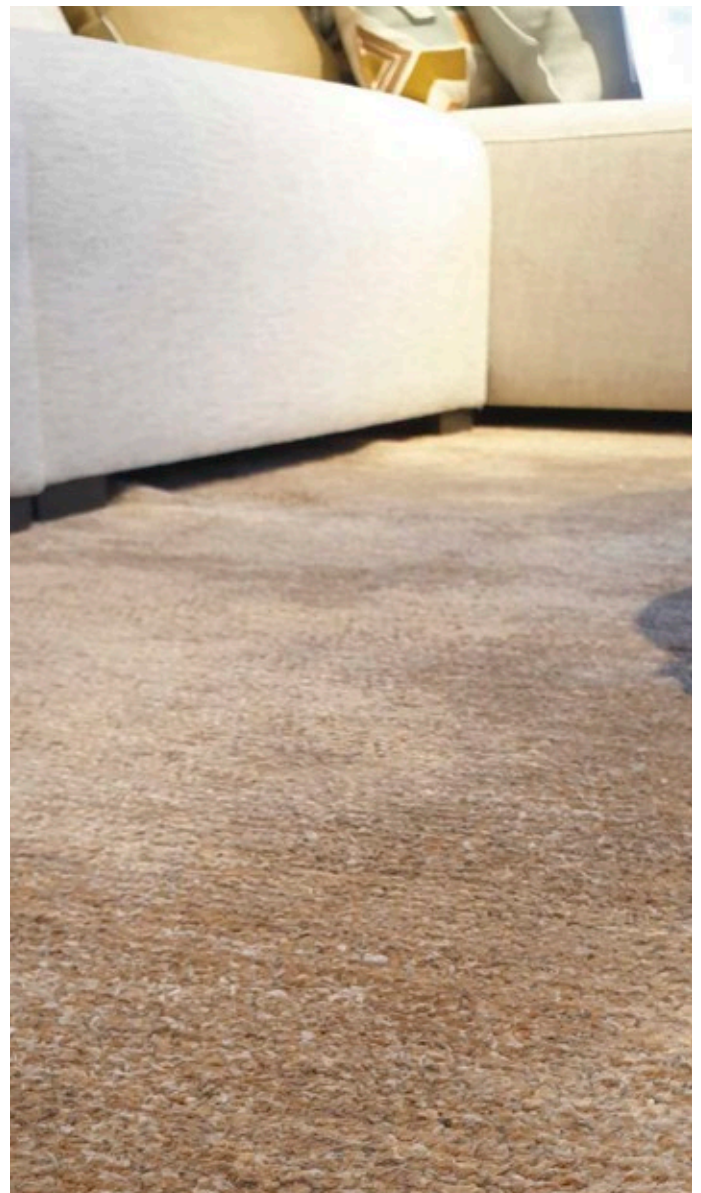

Tufted wool and silk carpet, Design Dodeca

The Wabi Sabi style (侘寂), for a natural aesthetic with the use of natural materials.

Craving a luxurious decor? Plant-based silk or woven PET, tufted pattern, hand-knotted wool and bamboo silk carpet with or without a pattern.