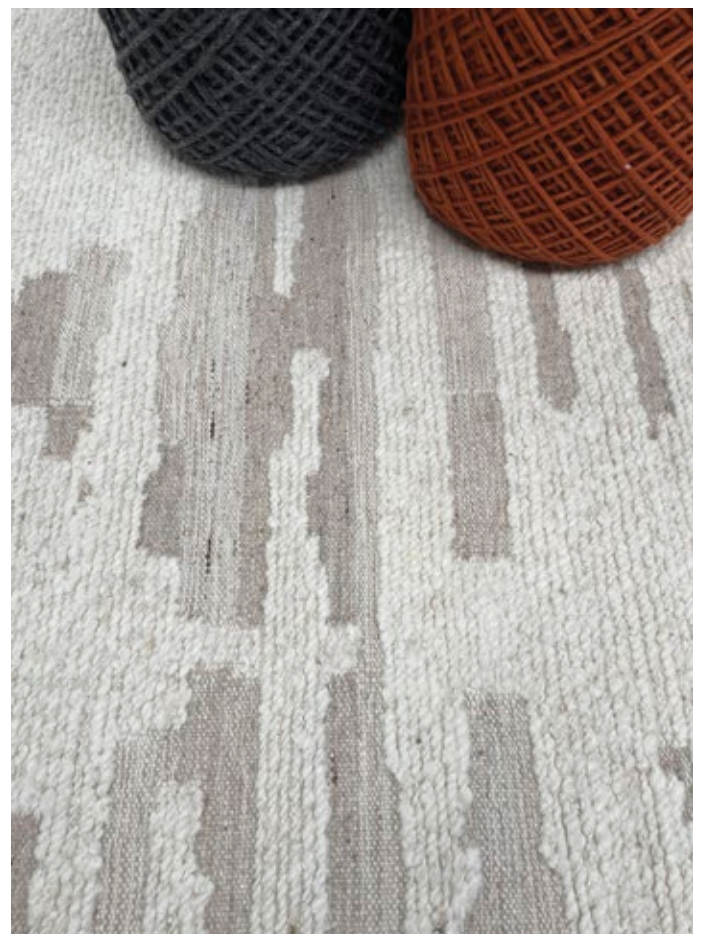

Explore the unique sensation beneath your feet, where each texture offers a different tactile experience, awakening your senses with every step.