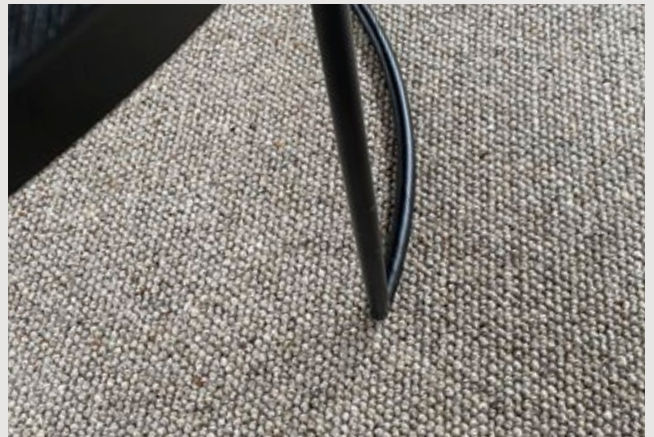

Carpets and rugs in wool and polyamide (80/20) with a custom design. Easy to install, delivery in 6-8 weeks (minimum quantity of 50m²).

Faux Silk or Woolly Collection

An easy-to-maintain, solid-colored carpet or rug with industrial production.

Faux Silk Carpet or Rug

These collections in Polyamide are an alternative to delicate viscose. Soft and glossy qualities. Various colors and densities, delivery in 6 weeks.

Woolly Carpet or Rug

Collections in New Zealand wool with different structures. Very natural qualities. Various colors and densities, delivery in 6 weeks.