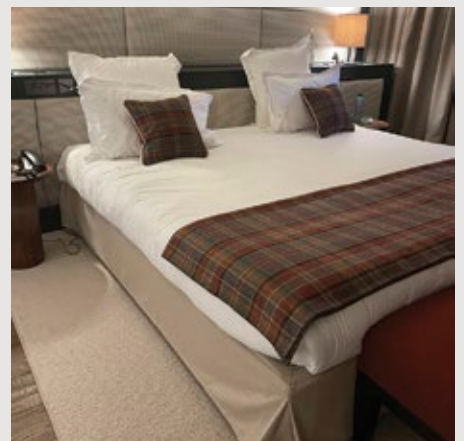

Faux Silk or Woolly Collection

An easy-to-maintain, solid-colored carpet or rug with industrial production.

Faux Silk Carpet or Rug

These collections in Polyamide are an alternative to delicate viscose. Soft and glossy qualities. Various colors and densities, delivery in 6 weeks.

Woolly Carpet or Rug

Collections in New Zealand wool with different structures. Very natural qualities. Various colors and densities, delivery in 6 weeks.